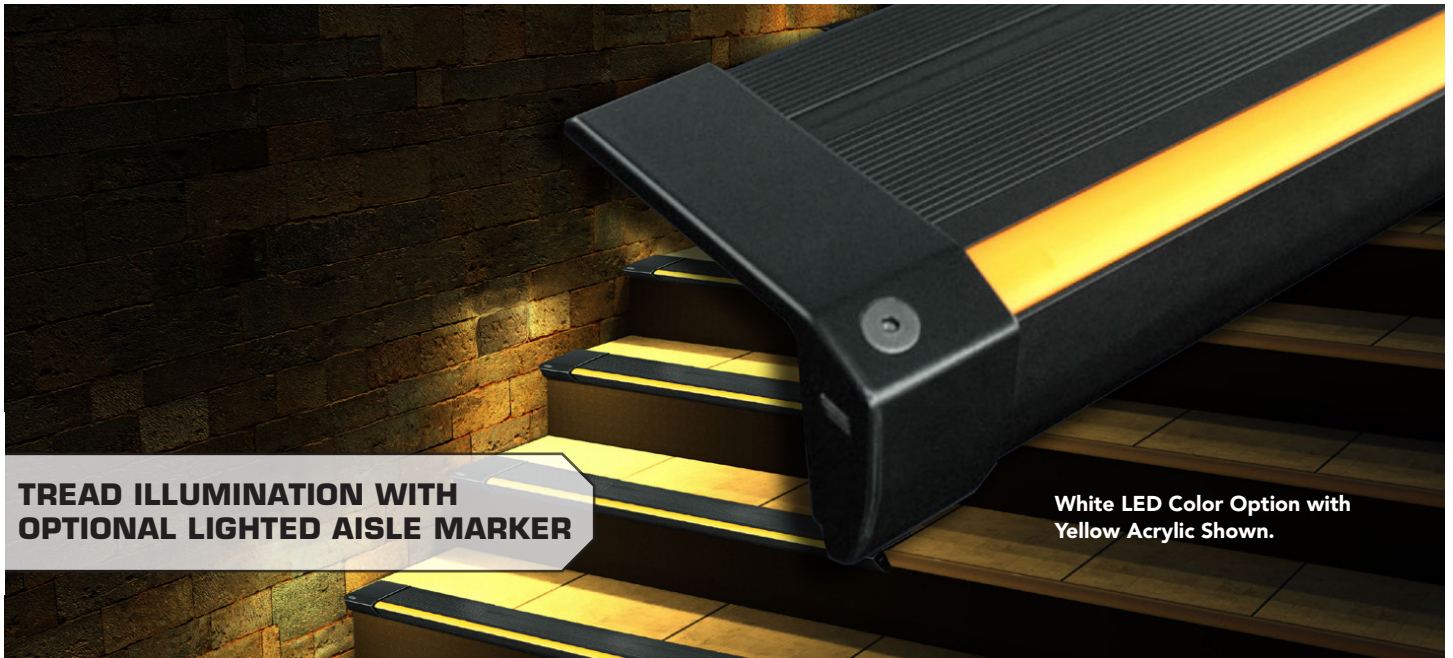

XTRU-4810

Topline Series | LED STEP LIGHTING

**TREAD ILLUMINATION WITH
OPTIONAL LIGHTED AISLE MARKER**

White LED Color Option with
Yellow Acrylic Shown.

Impact Lighting's **XTRU-4810** Topline Series Step Lighting is an aluminum stair profile with LED **tread illumination** with single or RGB color options. Perfect for theater applications this profile also offers optional lighted aisle marker with a number, letter or symbol. The profile comes in either black or aluminum finishes.

(black finish)

(aluminium finish)

XTRU-4810 Topline Series

Aluminum LED lighted stair profile
with optional aisle marker.

(Adjustable Endcaps up to 1.5mm/1/2")

KEY FEATURES:

- ▶ Fixed to the finished edge of a step with screws or an adhesive
- ▶ Can be installed on carpeted steps
- ▶ Anti-Slip Surface
- ▶ Adjustable end caps
- ▶ No visible LED points
- ▶ Optional lighted number, letter or symbol aisle marker
- ▶ Custom cut to length (max 2 meters / 78 inches)