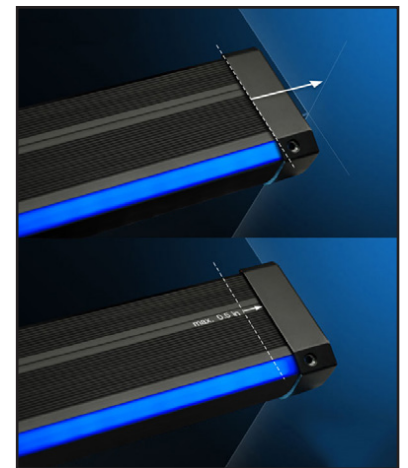

XTRU-4810

Topline Series | LED STEP LIGHTING

**TREAD ILLUMINATION WITH
OPTIONAL LIGHTED AISLE MARKER**

White LED Color Option with
Yellow Acrylic Shown.

Impact Lighting's **XTRU-4810** Topline Series Step Lighting is an aluminum stair profile with LED **tread illumination** with single or RGB color options. Perfect for theater applications this profile also offers optional lighted aisle marker with a number, letter or symbol. The profile comes in either black or aluminum finishes.

(black finish)

(aluminium finish)

XTRU-4810 Topline Series

Aluminum LED lighted stair profile
with optional aisle marker.

(Adjustable Endcaps up to 1.5mm/1/2")

KEY FEATURES:

- ▶ Fixed to the finished edge of a step with screws or an adhesive
- ▶ Can be installed on carpeted steps
- ▶ Anti-Slip Surface
- ▶ Adjustable end caps
- ▶ No visible LED points
- ▶ Optional lighted number, letter or symbol aisle marker
- ▶ Custom cut to length (max 2 meters / 78 inches)